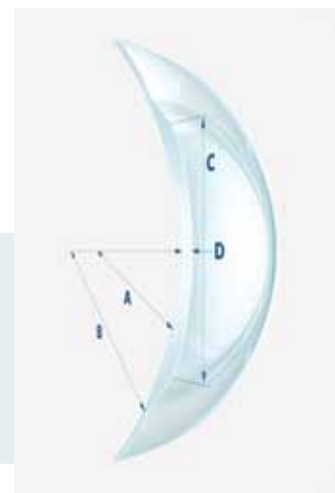

Introducing NovaKone™: A Breakthrough Soft Lens for Keratoconus.

Ideally suited for your GP intolerant and unsuccessful hybrid patients.

Soft lens comfort. ▪ Excellent visual outcomes ▪ Simplified fitting approach